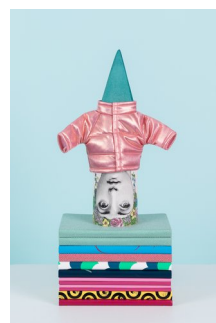

YNGVE BENUM (F. 1984)
Untitled (double #2) (2018)
Mixed media/skulptur, 49x25cm