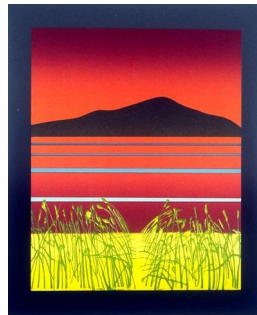

JARLE ROSSELAND (F. 1952)
He had moved on (1985)
Linonitt, 58.5x49cm